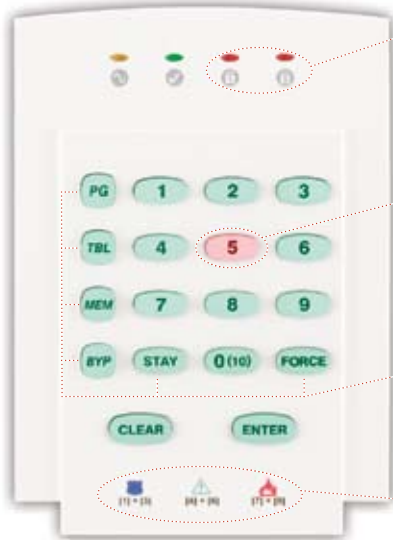

Spectra is designed to meet all your security needs, even if they change along the way. Models range from 5 to 16 zones and can always be expanded by adding digital motion detectors, wireless technology or a voice-assisted arm/disarm module.

10-Zone LED Keypad Module
1686V

Two Systems in One

One Spectra panel can provide protection for two independent areas at one location. Secure your house, as well as your home office or basement apartment, and control both distinct areas conveniently from one keypad.

Instant Zone Status

Determine the status of any of your protected areas or zones with one quick glance at the Spectra keypad. For example, if zone 5 is open, the [5] button lights up. Spectra keypads provide instant, easy-to-read zone status for your convenience.

Panic Signal Monitoring

Simply press two buttons to send one of three panic signals to a monitoring station. This assures assistance in case of fire, medical emergency or security breach.

Choose from a Selection of Elegant Keypads