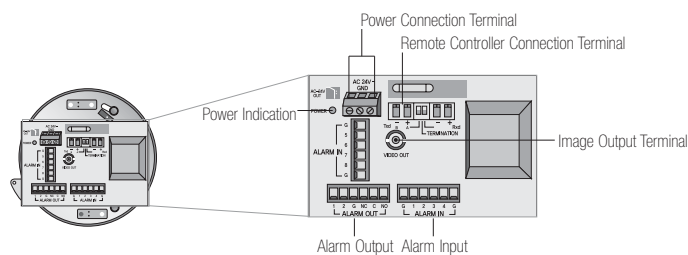

Dimensions (unit:mm)

* Design and specifications are subject to change without notice.

SAMSUNG ELECTRONICS CO., LTD.

Digital AV Division
VSS marketing, 416, Maetan 3 Dong, YeongTong-Gu, Suwon City, Kyeonggi-Do, Korea, 443-742
Tel: +82-31-277-3342-3347 Fax: +82-31-277-6597 www.samsungsecurity.com