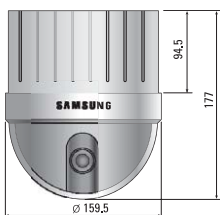

Dimensions (unit:mm)

* Design and specifications are subject to change without notice.