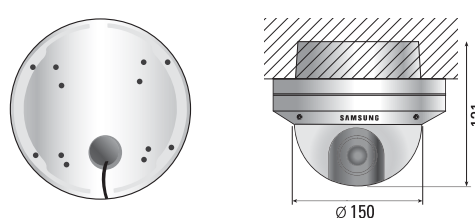

SCC-C9302F (for embedding into the ceiling)