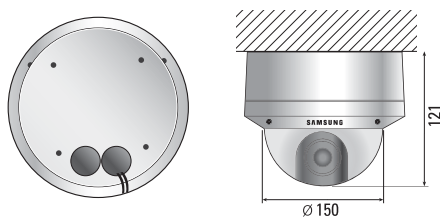

Dimensions (unit:mm)

SCC-C9302 (for attaching to the ceiling)