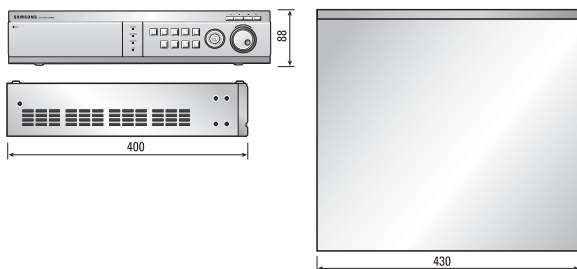

Dimensions (unit:mm)

SHR-4081