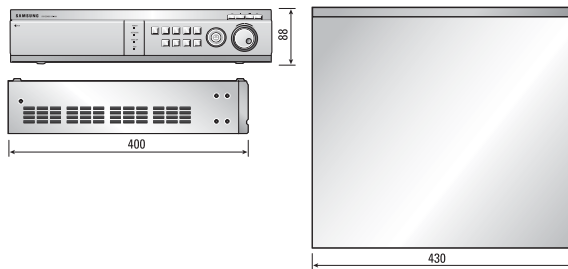

SHR-4081/4160

8/16Ch Real Time Standalone DVR

- 8Channel 240/200 ips (SHR-4081), 16Ch 360/300 ips (SHR-4160) video recording and 8-Channel audio recording
- Spot output monitoring (full-screen monitoring function of a specific channel)
- Monitoring through general monitor, or PC monitor
- Convenient search through a variety of search methods, and by jog & shuttle : Event, Date/Time, Go to First/Last, Backup Search functions
- Build an optimal monitoring environment by selecting a variety of record resolutions : CIF, Half D1, D1
- Motion detection (zone setting)
- Watermark to prevent video alteration
- Remote monitoring and remote control through the network : Ethernet, Cable Network and xDSL support
- Expandable up to 1 TB (250GBx4)
- Portable CD and DVD R/W can be attached (using USB)
- A variety of backup interfaces : USB 2.0/IEEE1394(SHR-4081/4160)

Specifications